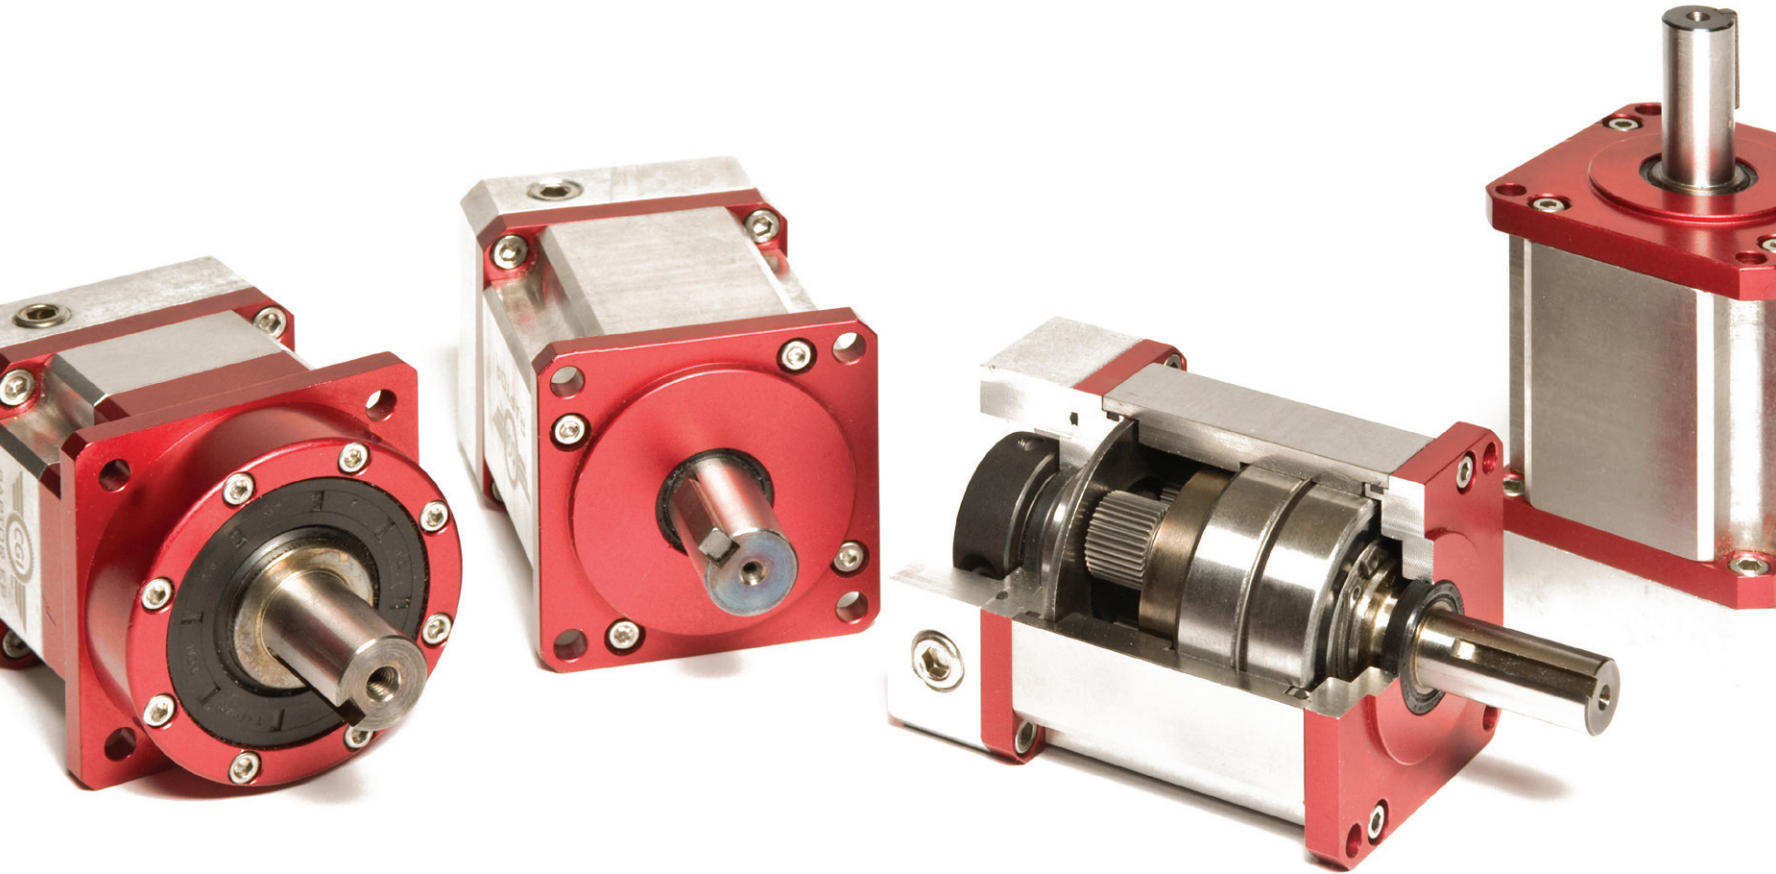

Your Custom Gearbox Solutions are CGI Standard Products.

Advanced Products for Robotics and Automation

CGI Motion standard products are designed with customization in mind. We understand most off-the-shelf products or a complete in-house design may not fit your application, so our standard products are designed for functional flexibility. Our team of experts will work with you on selecting the optimal base product and craft a unique solution to help differentiate your product or application. So when you think customization, think standard CGI gearbox assemblies. Connect with us today to explore what CGI Motion can do for you.