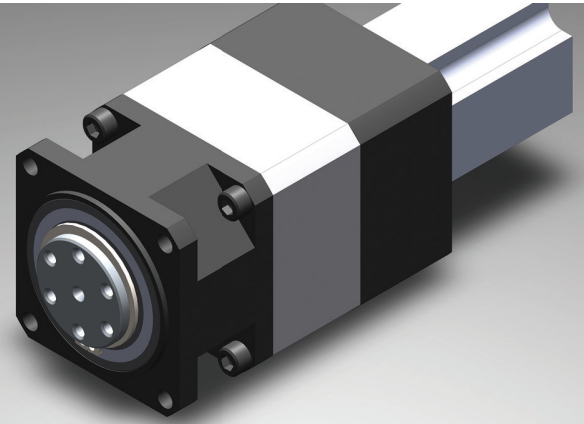

Your Custom Gearbox Solutions are **CGI Standard Products.**

Advanced Products for Robotics and Automation

CGI Motion standard products are designed with customization in mind. We understand most off-the-shelf products or a complete in-house design may not fit your application, so our standard products are designed for functional flexibility. Our team of experts will work with you on selecting the optimal base product and craft a unique solution to help differentiate your product or application. So when you think customization, think standard CGI gearbox assemblies. Connect with us today to explore what CGI Motion can do for you.