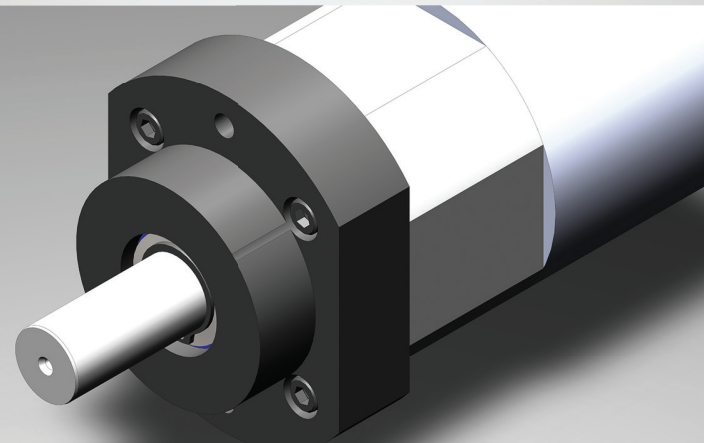

Your Custom Gearbox Solutions are **CGI Standard Products.**

Advanced Products for Robotics and Automation

CGI Motion standard products are designed with customization in mind. We understand most off-the-shelf products or a complete in-house design may not fit your application, so our standard products are designed for functional flexibility. Our team of experts will work with you on selecting the optimal base product and craft a unique solution to help differentiate your product or application. So when you think customization, think standard CGI gearbox assemblies. Connect with us today to explore what CGI Motion can do for you.