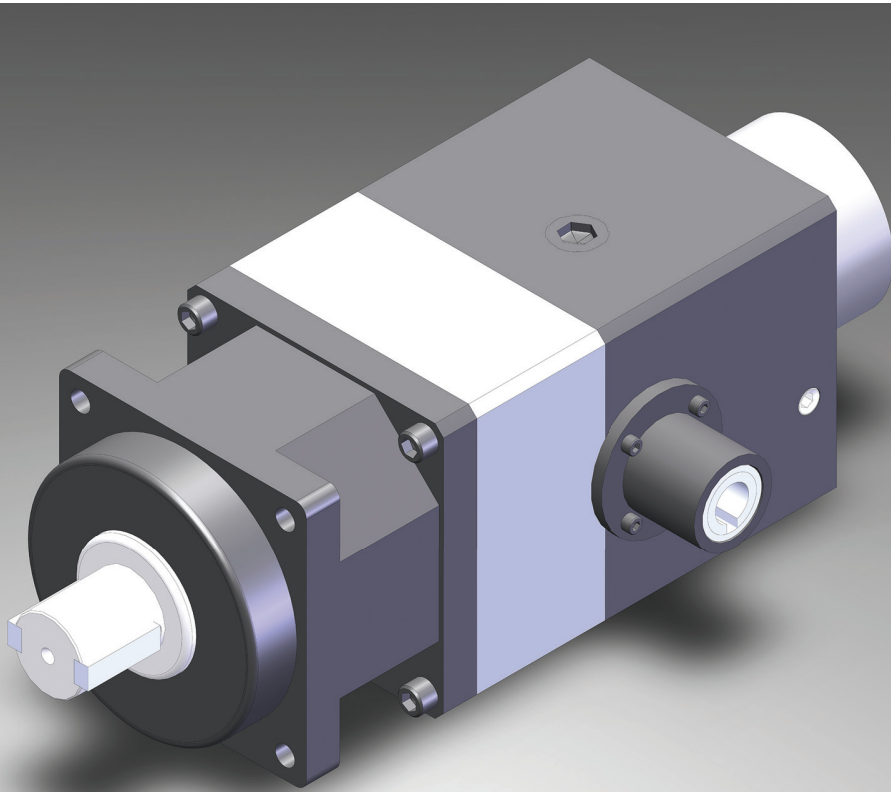

Your Custom Gearbox Solutions are **CGI Standard Products.**

Advanced Products for Robotics and Automation

CGI Motion standard products are designed with customization in mind. We understand most off-the-shelf products or a complete in-house design may not fit your application, so our standard products are designed for functional flexibility. Our team of experts will work with you on selecting the optimal base product and craft a unique solution to help differentiate your product or application. So when you think customization, think standard CGI gearbox assemblies. Connect with us today to explore what CGI Motion can do for you.